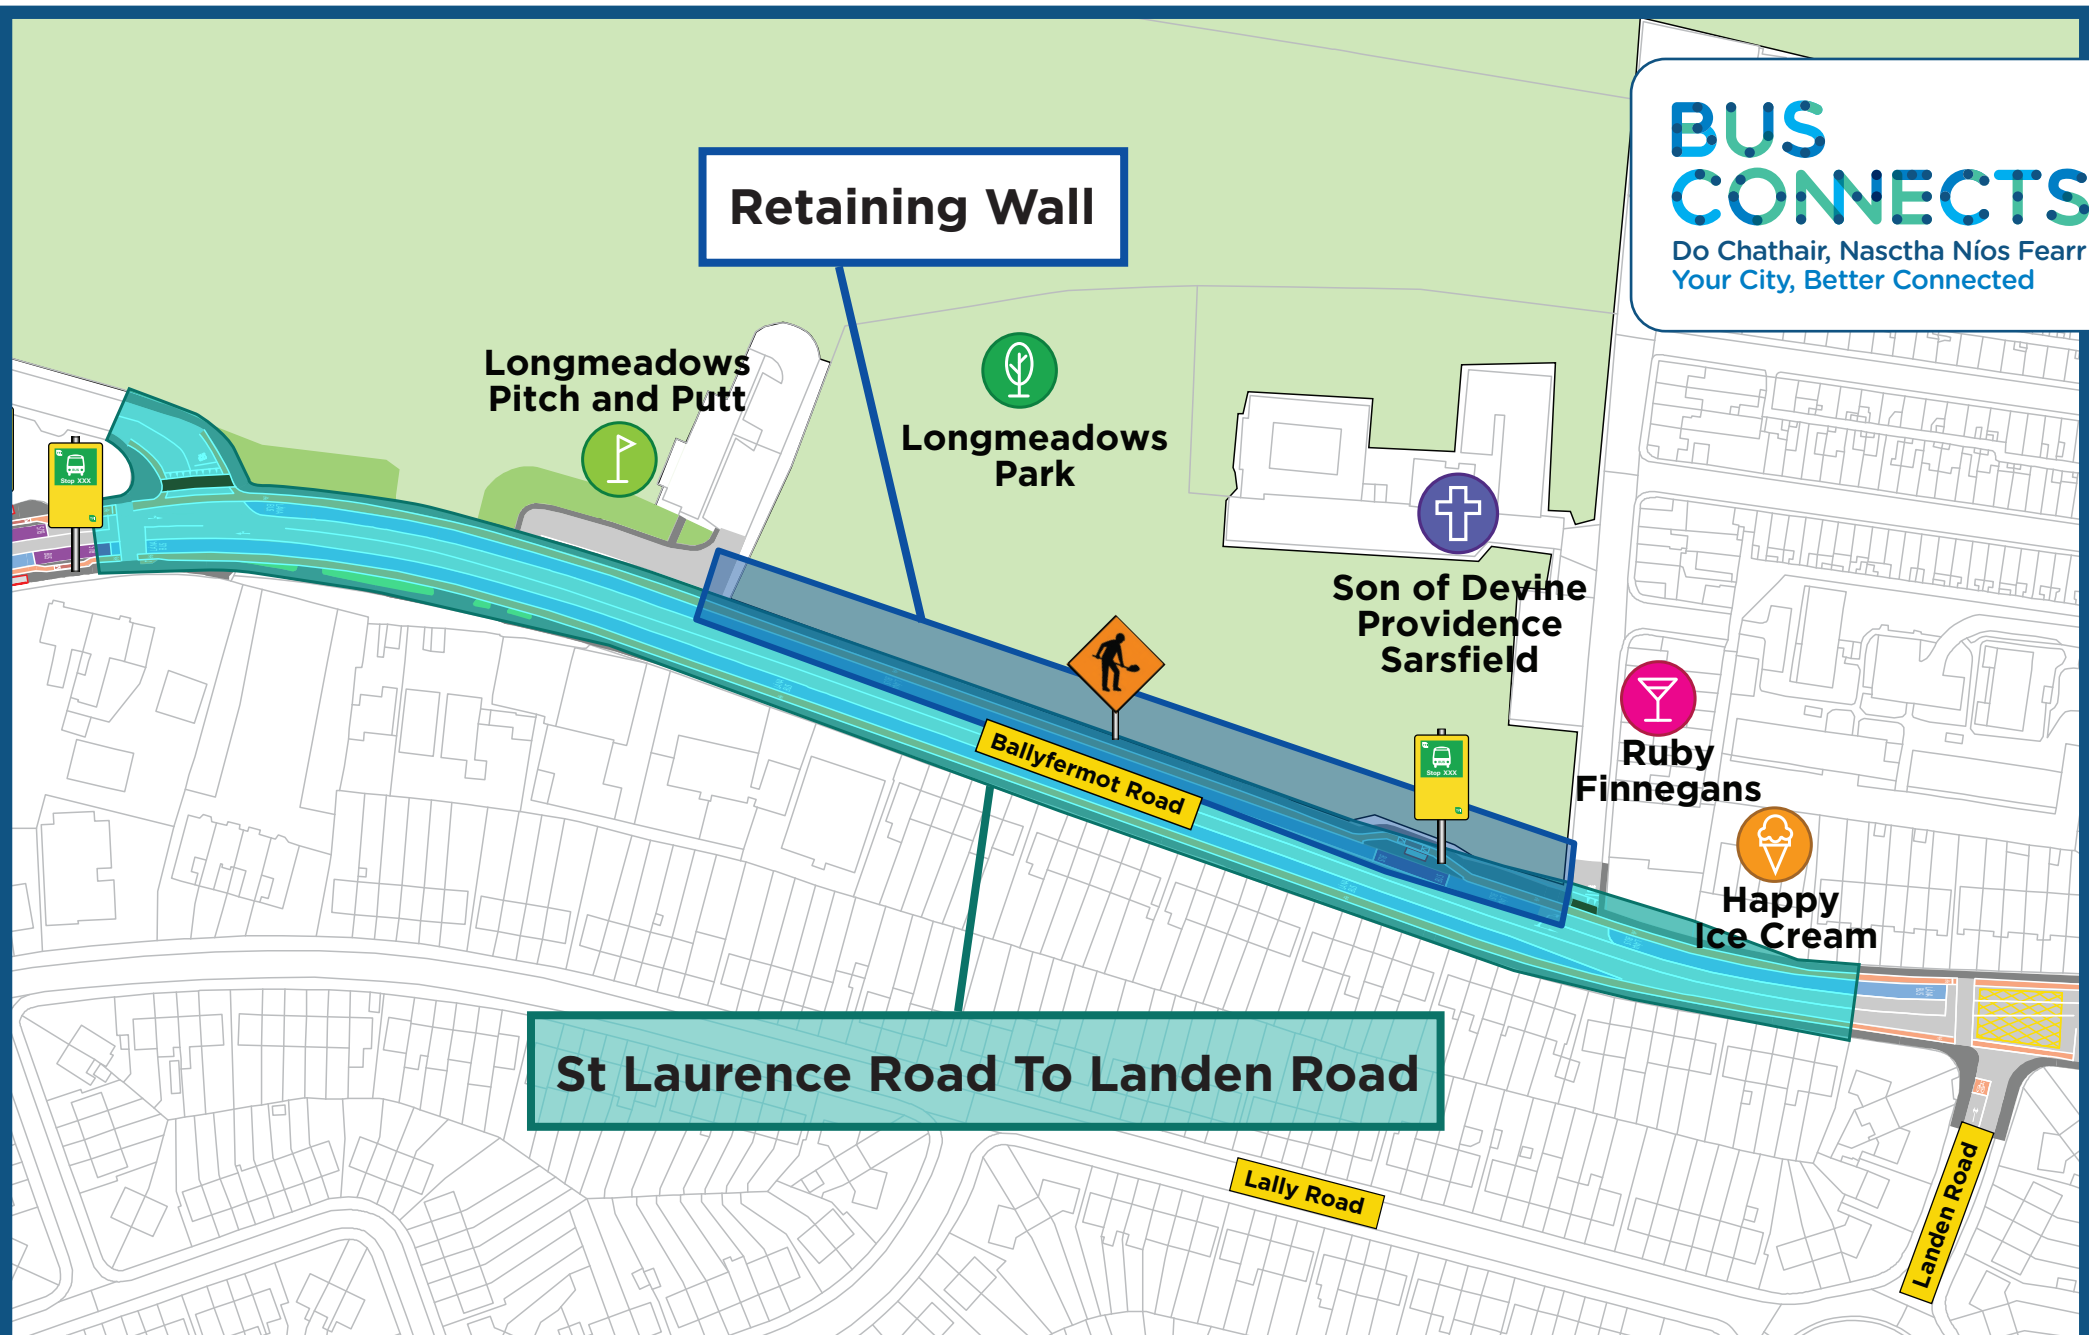

# BUS CONNECTS

Do Chathair, Nasctha Níos Fearr  
Your City, Better Connected

Retaining Wall

Longmeadows  
Pitch and Putt

Longmeadows  
Park

Son of Devine  
Providence  
Sarsfield

Ruby  
Finnegans

Happy  
Ice Cream

St Laurence Road To Landen Road

Ballyfermot Road

Lally Road

Landen Road

# BUS CONNECTS

Do Chathair, Nasctha Níos Fearr  
Your City, Better Connected

Retaining Wall

Na Móinéar  
Fada Pic agus Putt

Páirc na Móinéar  
Fada

Son of Devine  
Providence  
Sarsfield

Ruby  
Finnegans

Happy  
Ice Cream

St Laurence Road To Landen Road

Bóthar Bhaile Formaid

Bóthar Uí Mhaolalaidh

Bóthar Landen